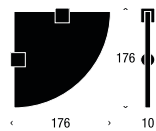

Diameter \varnothing 25 / Projection 22 / Mirror Thickness 3-6

SHELF CLAMP 1

2 PCS. A SET

Material: Stainless Steel

Brushed: N1138

Polished: O1138

Dimensions in mm:

Diameter \varnothing 25 / Projection 26 / Glass Thickness 6-10

CORNER SHELF

WITH SHELF CLAMPS

Material: Stainless Steel / Clear Glass

Brushed: N1109

Polished: O1109

Dimensions in mm:

Width 176x176 / Shelf Thickness 10

SHELF

WITH SHELF CLAMPS

Material: Stainless Steel / Clear Glass

Brushed: N1108

Polished: O1108

Dimensions in mm:

Width 600 / Projection 126 / Shelf Thickness 10

SHELF BRACKET 1

Material: Stainless Steel