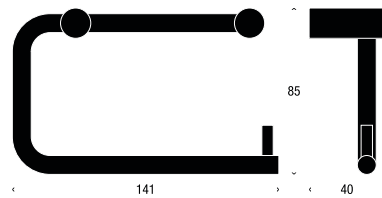

Dimensions in mm:

Diameter \varnothing 16 / Projection 217,5

TOILET ROLL HOLDER 5

Material: Stainless Steel

Brushed: N1101

Polished: O1101

Dimensions in mm:

Width 141 / Height 85 / Projection 40