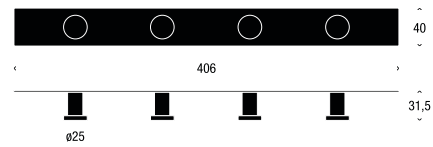

Dimensions in mm:

Height 250 / Projection 300 / c-c 600

Products Shown: N1929 / 01177 / 01134 / 01132 / 01120a / 01138 / U3009 / NG1

SHOE SHELF 2, 1000MM

Material: Stainless Steel

Brushed: N1929-1

Polished: O1929-1

Dimensions in mm:

Height 250 / Projection 300 / c-c 1000

FEET FOR SHOE SHELF

4 PCS. A SET

Material: Rubber

Black: N1929-4

Dimensions in mm:

Diameter \varnothing 30 / Height 57,5

HOOK 5 X 2

Material: Stainless Steel

Brushed: N1125

Polished: O1125

Dimensions in mm:

Diameter $\varnothing 25$ / Length 222 / Projection 31,5

HOOK 5 X 4

Material: Stainless Steel

Brushed: N1126

Polished: 01126

Dimensions in mm:

Diameter \varnothing 25 / Length 406 / Projection 31,5

HOOK 5

Material: Stainless Steel

Brushed: N1124

Polished: O1124