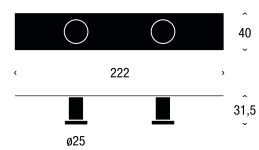

Dimensions in mm:

Height 250 / Projection 300 / c-c 600

Products Shown: N1929 / 01177 / 01134 / 01132 / 01120a / 01138 / U3009 / NG1

SHOE SHELF 2, 1000MM

Material: Stainless Steel

Brushed: N1929-1

Polished: O1929-1

Dimensions in mm:

Height 250 / Projection 300 / c-c 1000

FEET FOR SHOE SHELF

4 PCS. A SET

Material: Rubber

Black: N1929-4

Dimensions in mm:

Diameter \varnothing 30 / Height 57,5

HOOK 5 X 2

Material: Stainless Steel

Brushed: N1125

Polished: O1125

Dimensions in mm:

Diameter $\varnothing 25$ / Length 222 / Projection 31,5

HOOK 5 X 4

Material: Stainless Steel

Brushed: N1126

Polished: 01126

Dimensions in mm:

Diameter \varnothing 25 / Length 406 / Projection 31,5

HOOK 5

Material: Stainless Steel

Brushed: N1124

Polished: O1124