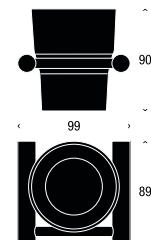

Brushed: N1106

Polished: O1106

Dimensions in mm:

Width 118 / Height 400 / Projection 108,5

REPLACEABLE BRUSH

Material: Plastic

Black: N1106.RES

Dimensions in mm:

Diameter \varnothing 80 / Height 115

TOWEL BAR 10, SINGLE

Material: Stainless Steel

Brushed: N1104
Polished: O1104

Dimensions in mm:
Diameter \varnothing 12 / Projection 53 / c-c 600

TOWEL BAR 10, DOUBLE

Material: Stainless Steel

Brushed: N1105
Polished: O1105

Dimensions in mm:
Diameter \varnothing 12 / Projection 119 / c-c 600

CUP HOLDER

WITH PORCELAIN CUP

Material: Stainless Steel / Porcelain

Brushed: N1107
Polished: O1107

Dimensions in mm:
Width 99 / Height 90 / Projection 89

HANGER 1

Material: Stainless Steel

Brushed: N1134

Polished: O1134

Black: N1134-B

White: N1134-W

Dimensions in mm:

Diameter $\varnothing 8$ / Height 181 / Length 460