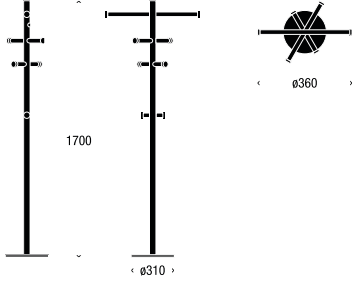

Products Shown: 01177 / U3013

HALL STAND 1, FLOOR

Material: Stainless Steel

Brushed: N1176

Polished: O1176

Dimensions in mm:

Diameter \varnothing 310 / Height 1700

Products Shown: 01177 / N1177 / U3013 / 01135