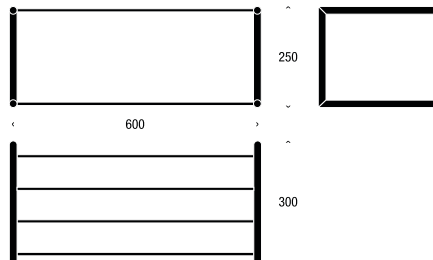

Products Shown: 01177 / U3013

HALL STAND 1, FLOOR

Material: Stainless Steel

Brushed: N1176

Polished: O1176

Dimensions in mm:

Diameter \varnothing 310 / Height 1700

Products Shown: 01177 / N1177 / U3013 / 01135

Diameter \varnothing 100 / Height 1700 / Projection 350

Products Shown: O1177-B / O1135-B / O1929-B

SHOE SHELF 1, 600MM

Material: Stainless Steel

Brushed: N1929

Polished: O1929

Black / Polished: O1929-B

White / Polished: O1929-W

Dimensions in mm:

Height 250 / Projection 300 / c-c 600

Products Shown: N1929 / 01177 / 01134 / 01132 / 01120a / 01138 / U3009 / NG1

SHOE SHELF 2, 1000MM

Material: Stainless Steel

Brushed: N1929-1

Polished: O1929-1

Dimensions in mm:

Height 250 / Projection 300 / c-c 1000

FEET FOR SHOE SHELF

4 PCS. A SET

Material: Rubber

Black: N1929-4

Dimensions in mm:

Diameter \varnothing 30 / Height 57,5