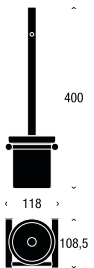

Dimensions in mm:

Diameter \varnothing 16 / Projection 217,5

TOILET ROLL HOLDER 5

Material: Stainless Steel

Brushed: N1101

Polished: O1101

Dimensions in mm:

Width 141 / Height 85 / Projection 40

BACKPLATE

TOILET ROLL HOLDER 5

Material: Stainless Steel

Brushed: N1102

Polished: O1102

Dimensions in mm:

Width 140 / Height 50 / Thickness 1,5

TOILET ROLL HOLDER 6

Material: Stainless Steel

Brushed: N1103

Polished: O1103

Dimensions in mm:

Diameter \varnothing 16 / Projection 137

TOILET BRUSH 5, WALL

REPLACEABLE BRUSH

Material: Stainless Steel

Brushed: N1106

Polished: O1106

Dimensions in mm:

Width 118 / Height 400 / Projection 108,5

REPLACEABLE BRUSH

Material: Plastic

Black: N1106.RES

Dimensions in mm: