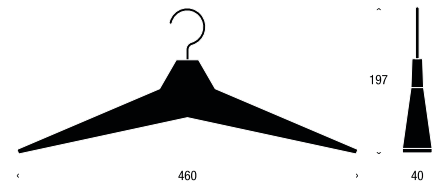

Products Shown: U3013 / U6004-B / U6005-W

HANGER 4

Design: Bønnelycke mdd

Material: Stainless Steel / Rubber

Black / Polished: U3013

Black / Polished: U3013-3 (3 pack)

Dimensions in mm:

Width 40 / Height 197 / Length 460