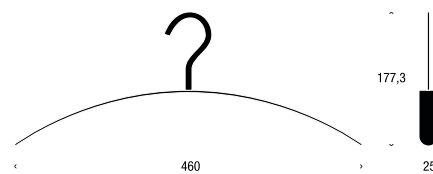

Dimensions in mm:

Tickness 15x15 / Height 175 / Length 460

HANGER 7

Material: Stainless Steel

Brushed: N1142

Polished: O1142

Dimensions in mm:

Thickness 25x3 / Height 177,3 / Length 460