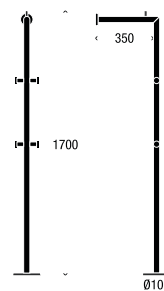

Products Shown: 01177 / U3013

HALL STAND 1, FLOOR

Material: Stainless Steel

Brushed: N1176

Polished: O1176

Dimensions in mm:

Diameter \varnothing 310 / Height 1700

Products Shown: 01177 / N1177 / U3013 / 01135

Products Shown: N1177 / U3013 / 01135

HALL STAND 2, WALL

Material: Stainless Steel

Brushed: N1177

Polished: O1177

Black / Polished: O1177-B

White / Polished: O1177-W

Dimensions in mm:

Diameter \varnothing 100 / Height 1700 / Projection 350

Products Shown: O1177-B / O1135-B / O1929-B

SHOE SHELF 1, 600MM

Material: Stainless Steel

Brushed: N1929

Polished: O1929

Black / Polished: O1929-B

White / Polished: O1929-W

Dimensions in mm:

Height 250 / Projection 300 / c-c 1000

FEET FOR SHOE SHELF

4 PCS. A SET

Material: Rubber

Black: N1929-4

Dimensions in mm:

Diameter \varnothing 30 / Height 57,5