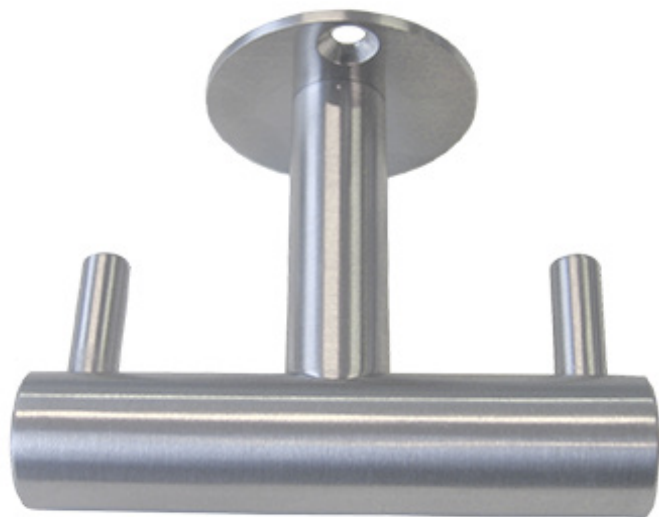

Dimensions in mm:

Diameter \varnothing 25 / Projection 30

HOOK 12

Material: Stainless Steel

Brushed: N1000

Polished: O1000

Dimensions in mm:

Diameter \varnothing 16 / Projection 40

HOOK 13

Material: Stainless Steel

Brushed: N1000-1

Polished: O1000-1

Dimensions in mm:

Diameter \varnothing 16 / Projection 65

DOUBLE HOOK 4

Material: Stainless Steel

Brushed: N1130

Polished: O1130

Dimensions in mm:

Length 70 / Height 56 / Width 35

HOOK 4

Material: Stainless Steel

Brushed: N1127

Polished: O1127