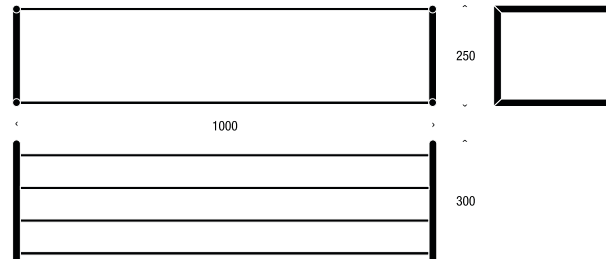

Diameter \varnothing 100 / Height 1700 / Projection 350

Products Shown: O1177-B / O1135-B / O1929-B

SHOE SHELF 1, 600MM

Material: Stainless Steel

Brushed: N1929

Polished: O1929

Black / Polished: O1929-B

White / Polished: O1929-W

Dimensions in mm:

Height 250 / Projection 300 / c-c 600

Products Shown: N1929 / 01177 / 01134 / 01132 / 01120a / 01138 / U3009 / NG1

SHOE SHELF 2, 1000MM

Material: Stainless Steel

Brushed: N1929-1

Polished: O1929-1

Dimensions in mm:

Height 250 / Projection 300 / c-c 1000

FEET FOR SHOE SHELF

4 PCS. A SET

Material: Rubber

Black: N1929-4

Dimensions in mm:

Diameter \varnothing 30 / Height 57,5