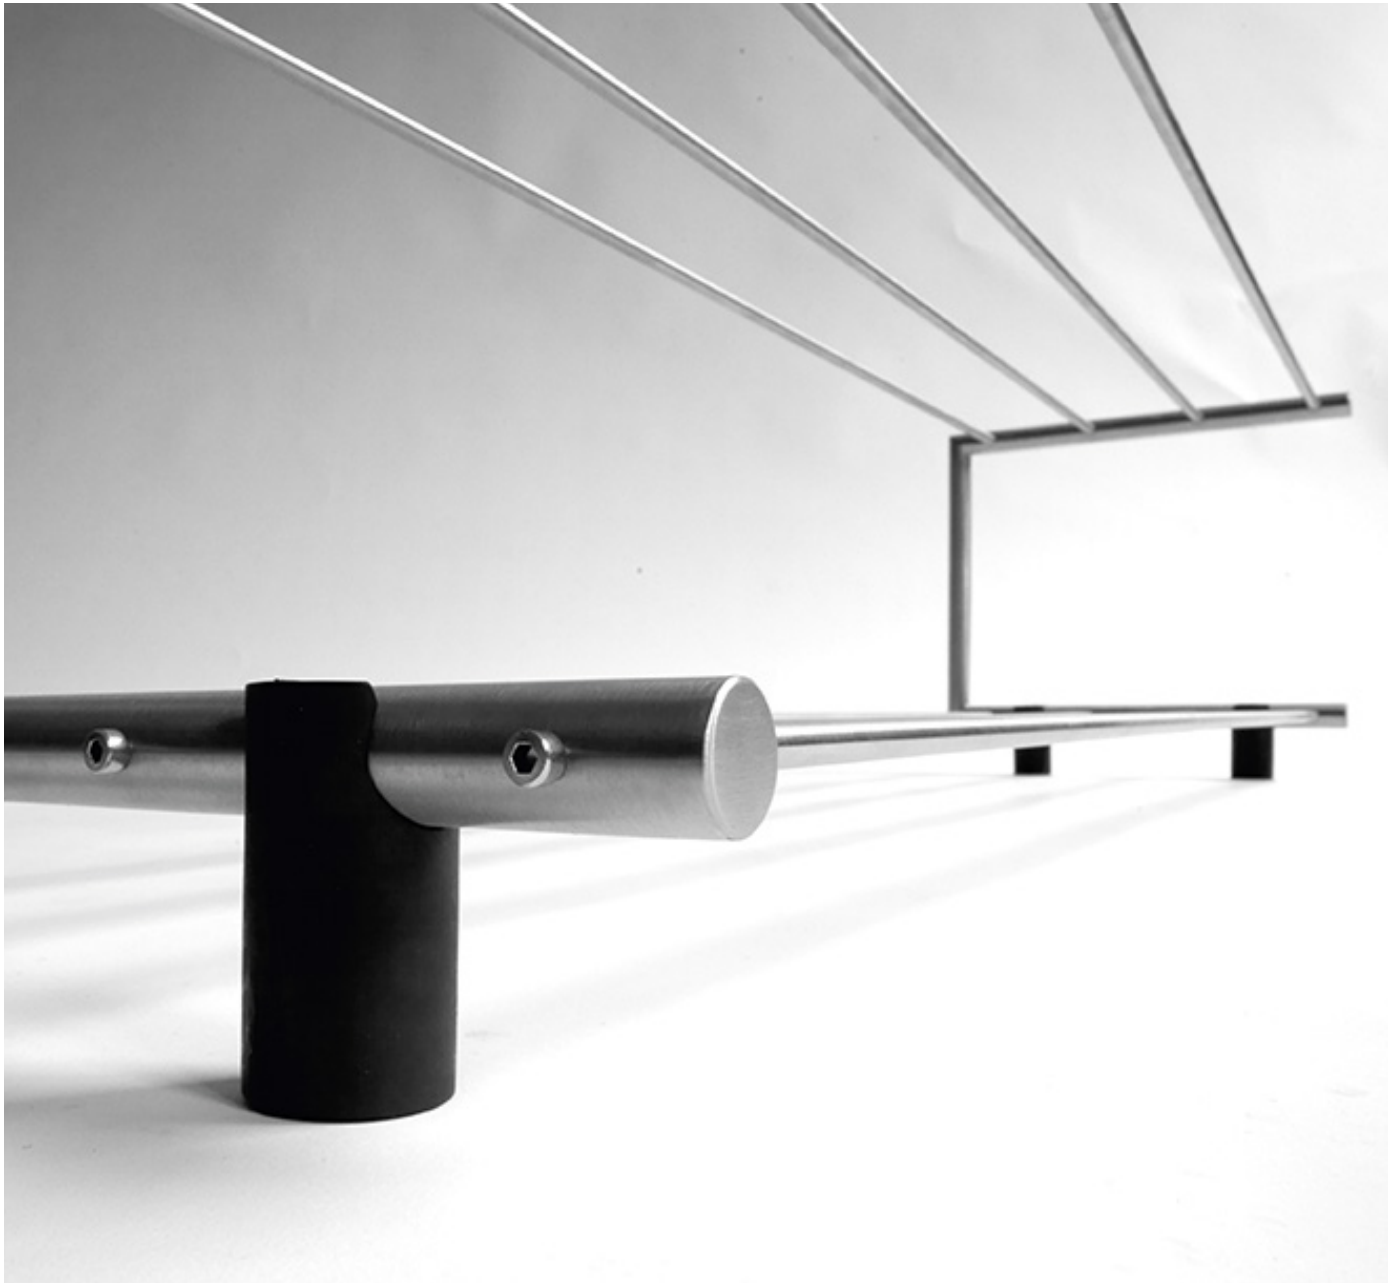

Products Shown: N1929 / 01177 / 01134 / 01132 / 01120a / 01138 / U3009 / NG1